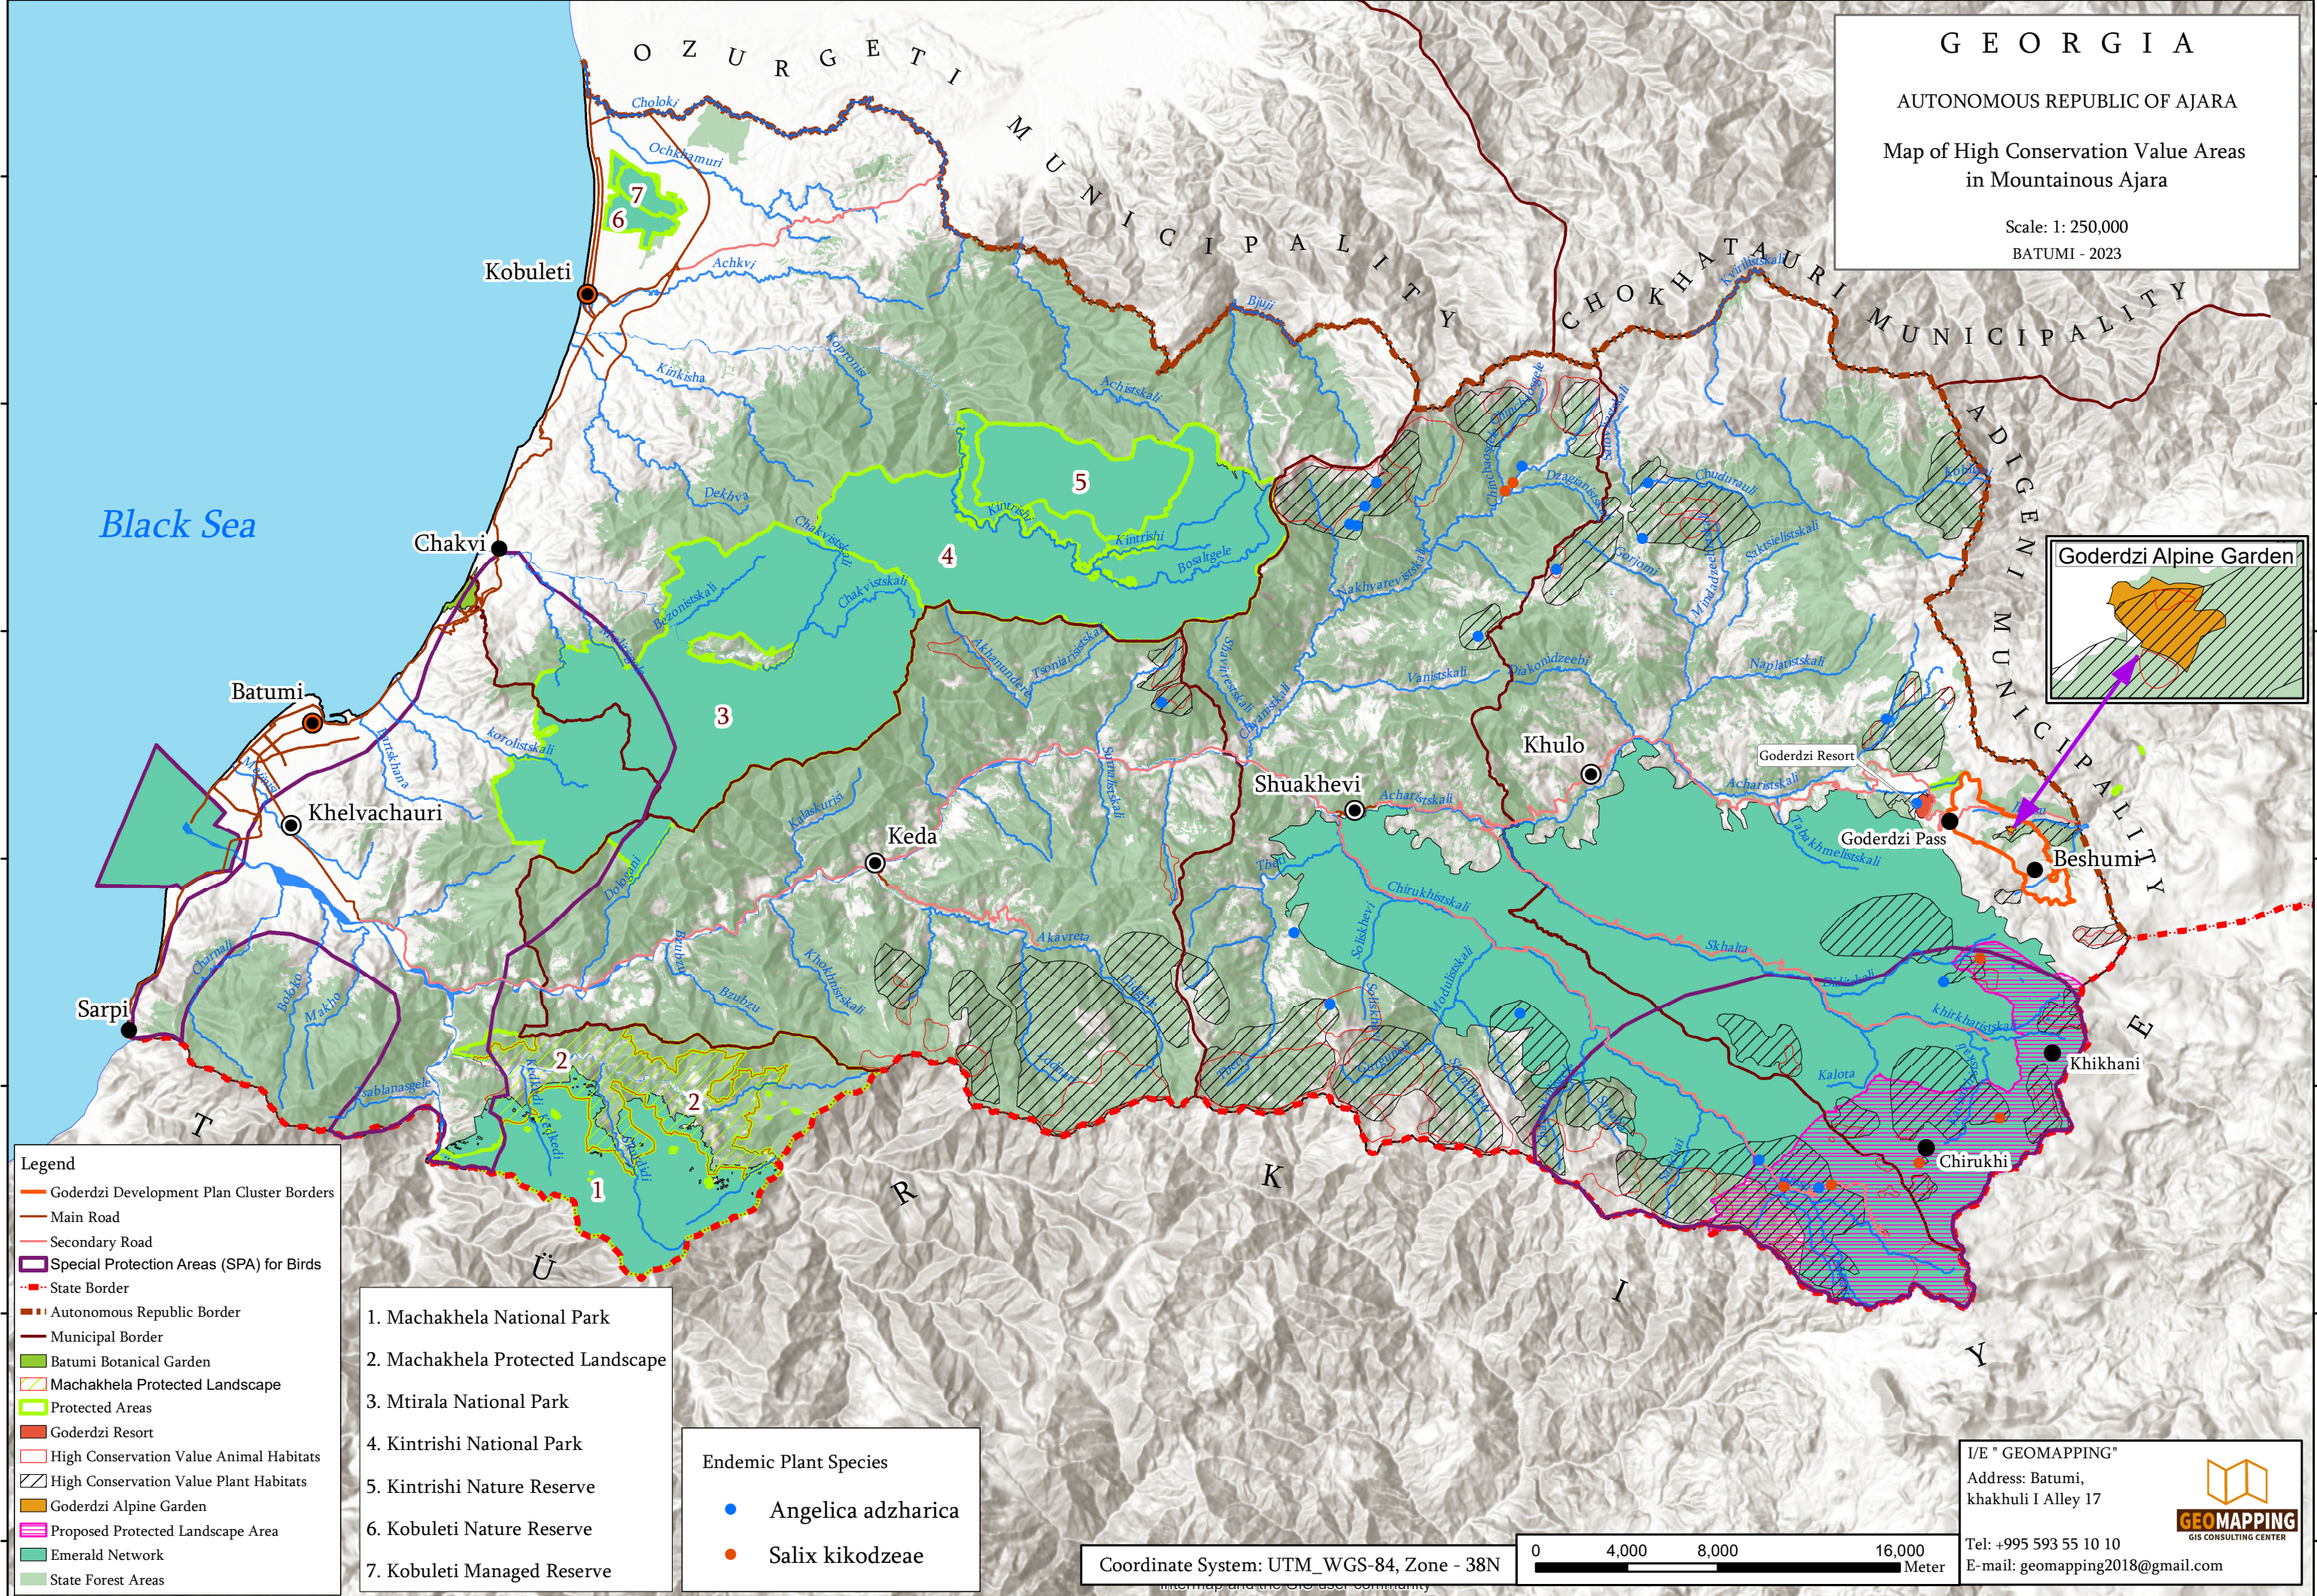

210000 220000 230000 240000 250000 260000 270000 280000 290000 300000

GEORGIA

AUTONOMOUS REPUBLIC OF AJARA

Map of High Conservation Value Areas in Mountainous Ajara

Scale: 1: 250,000
BATUMI - 2023

Legend

- Goderdzi Development Plan Cluster Borders
- Main Road
- Secondary Road
- Special Protection Areas (SPA) for Birds
- State Border
- Autonomous Republic Border
- Municipal Border
- Batumi Botanical Garden
- Machakhela Protected Landscape
- Protected Areas
- Goderdzi Resort
- High Conservation Value Animal Habitats
- High Conservation Value Plant Habitats
- Goderdzi Alpine Garden
- Proposed Protected Landscape Area
- Emerald Network
- State Forest Areas

1. Machakhela National Park
2. Machakhela Protected Landscape
3. Mtirala National Park
4. Kintrishi National Park
5. Kintrishi Nature Reserve
6. Kobuleti Nature Reserve
7. Kobuleti Managed Reserve

Endemic Plant Species

- *Angelica adzharica*
- *Salix kikodzeae*

Coordinate System: UTM_WGS-84, Zone - 38N

I/E "GEOMAPPING"
Address: Batumi, khakhuli I Alley 17
Tel: +995 593 55 10 10
E-mail: geomapping2018@gmail.com

4640000
4630000
4620000
4610000
4600000
4590000
4580000

4640000
4630000
4620000
4610000
4600000
4590000
4580000